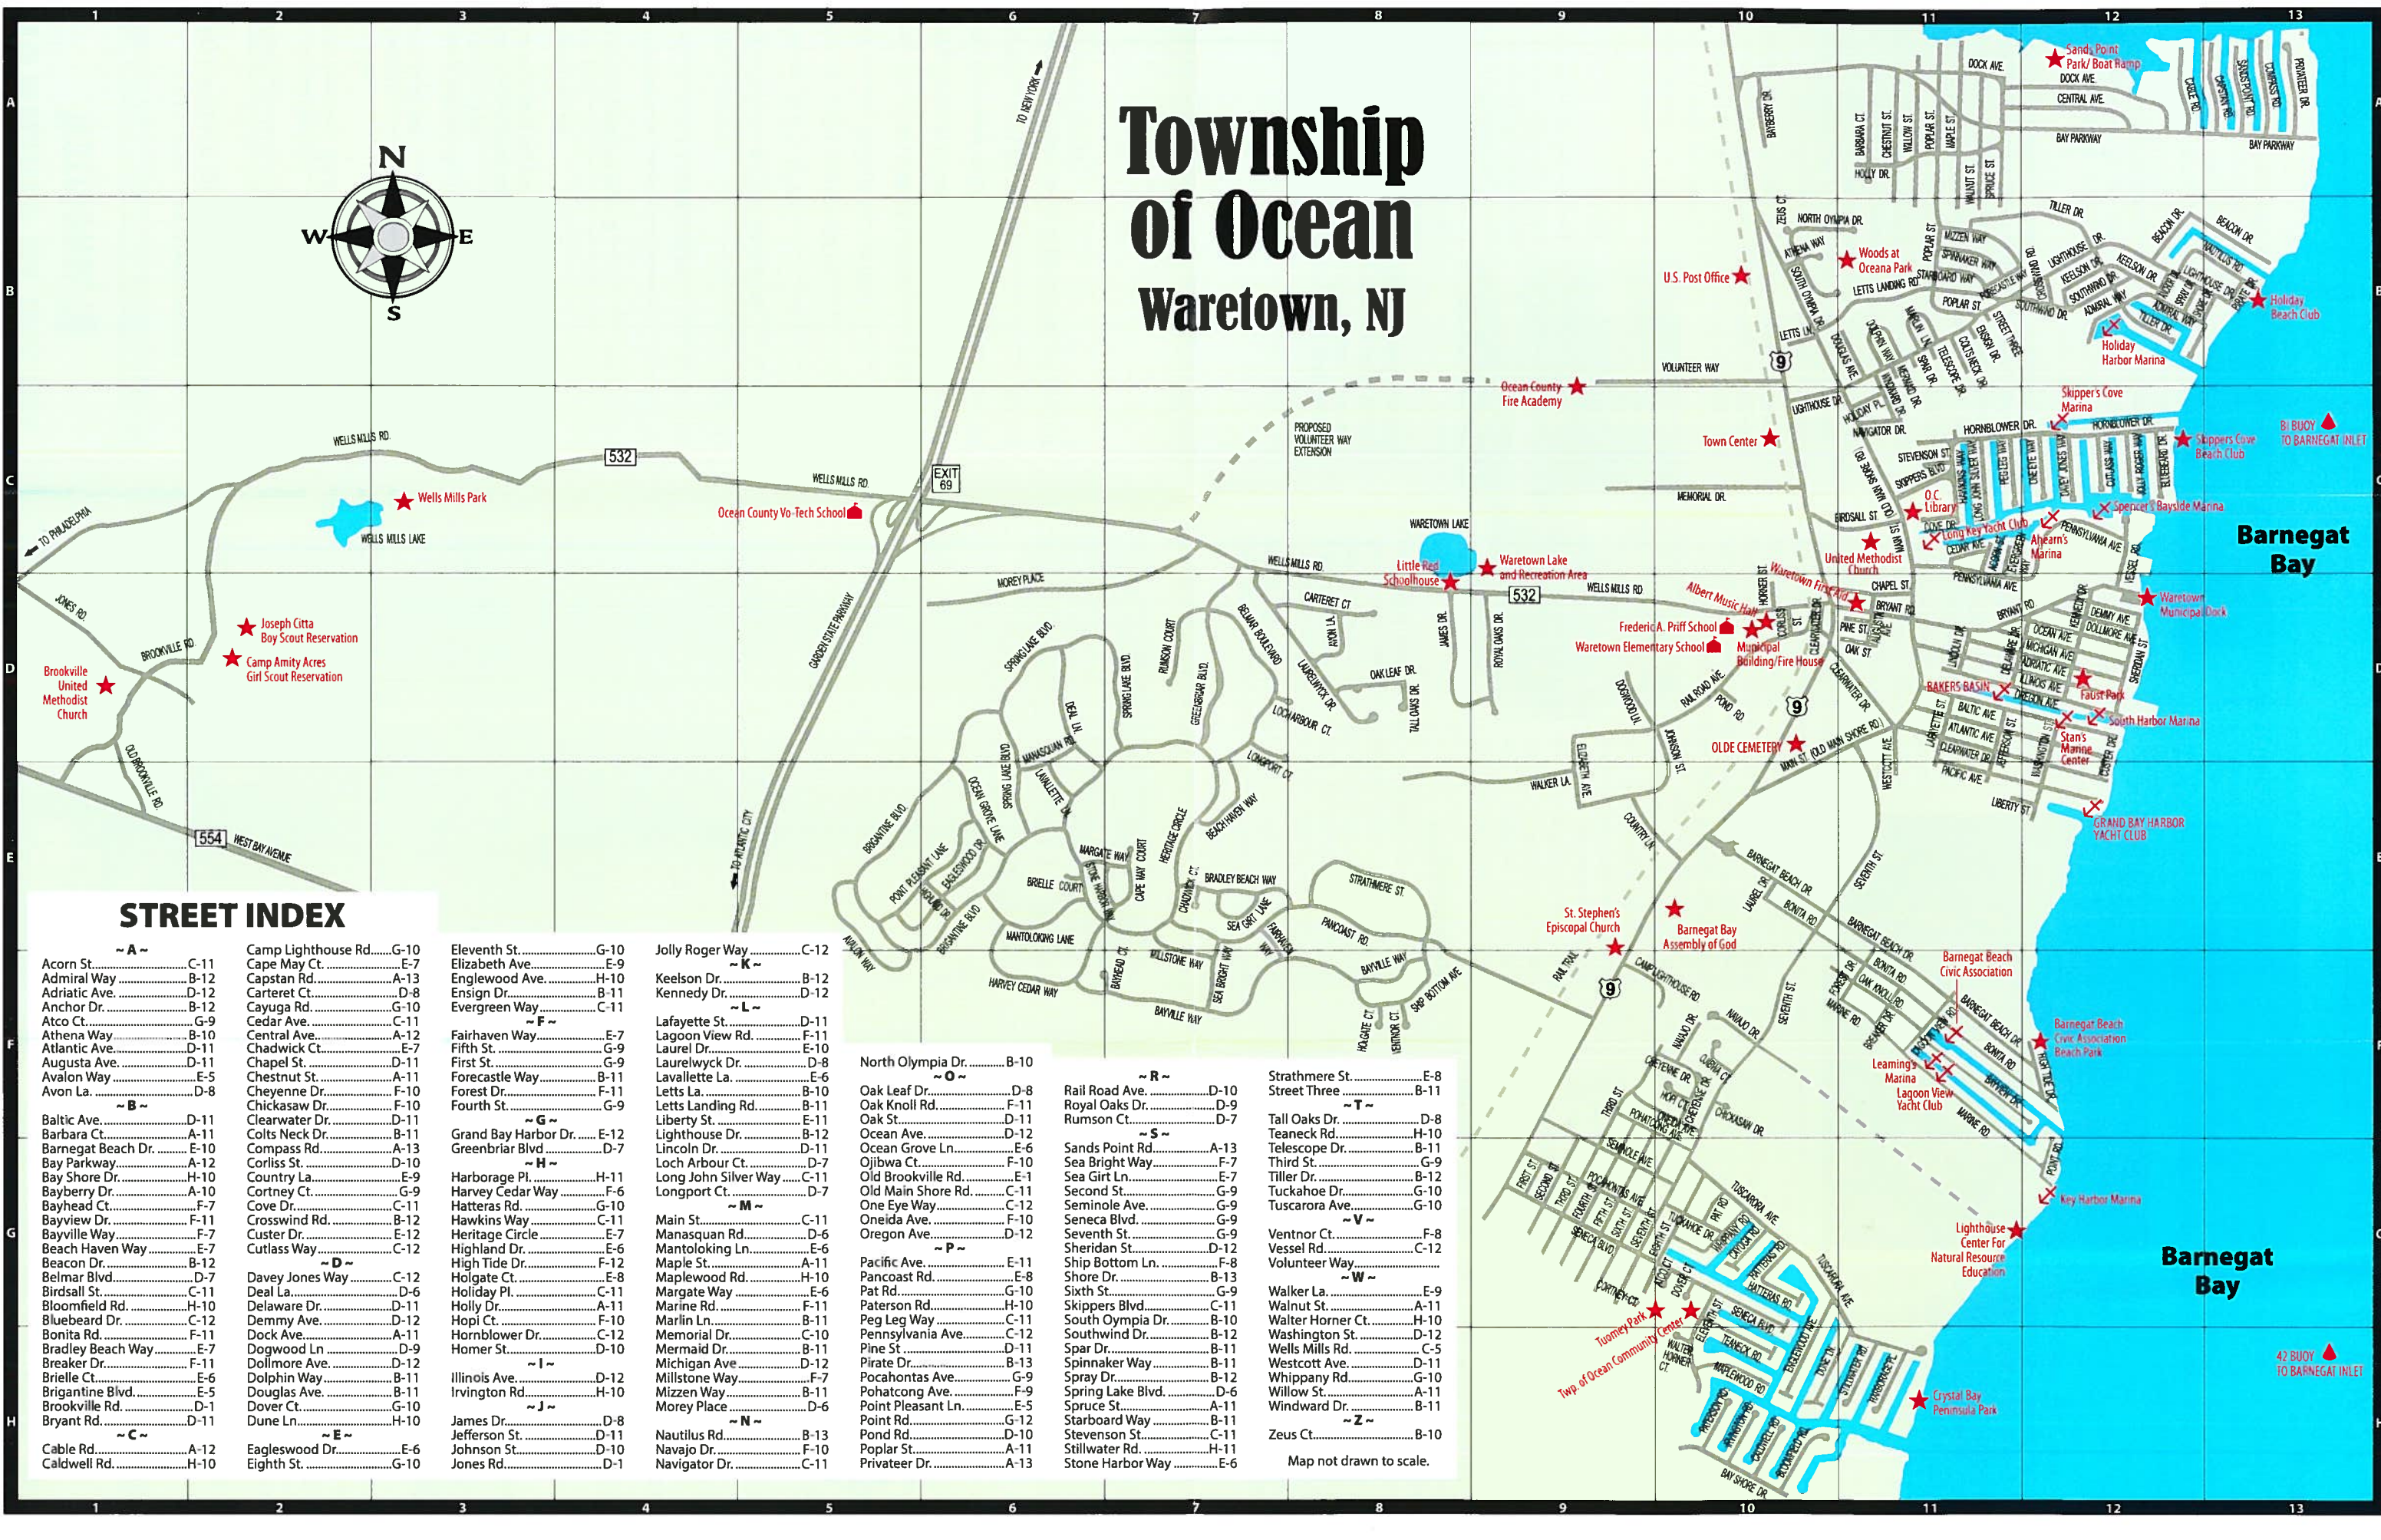

Township of Ocean Waretown, NJ

STREET INDEX

<p>~ A ~</p> <p>Acorn St.....C-11 Admiral Way.....B-12 Adriatic Ave.....D-12 Anchor Dr.....B-12 Atco Ct.....G-9 Athena Way.....B-10 Atlantic Ave.....D-11 Augusta Ave.....D-11 Avalon Way.....E-5 Avon La.....D-8</p> <p>~ B ~</p> <p>Baltic Ave.....D-11 Barbara Ct.....A-11 Barnegat Beach Dr.....E-10 Bay Parkway.....A-12 Bay Shore Dr.....H-10 Bayberry Dr.....A-10 Bayhead Ct.....F-7 Bayview Dr.....F-11 Bayville Way.....F-7 Beach Haven Way.....E-7 Beacon Dr.....B-12 Belmar Blvd.....D-7 Deal La.....C-11 Bloomfield Rd.....H-10 Bluebeard Dr.....C-12 Bonita Rd.....F-11 Bradley Beach Way.....E-7 Breaker Dr.....F-11 Brielle Ct.....E-6 Brigantine Blvd.....E-5 Brookville Rd.....D-11 Bryant Rd.....D-11</p> <p>~ C ~</p> <p>Cable Rd.....A-12 Caldwell Rd.....H-10</p>	<p>Camp Lighthouse Rd.....G-10 Cape May Ct.....E-7 Capstan Rd.....A-13 Carteret Ct.....D-8 Cayuga Rd.....G-10 Cedar Ave.....C-11 Central Ave.....A-12 Chadwick Ct.....E-7 Chapel St.....D-11 Chestnut St.....A-11 Cheyenne Dr.....F-10 Chickasaw Dr.....F-10 Clearwater Dr.....D-11 Colts Neck Dr.....B-11 Compass Rd.....A-13 Corliss St.....D-10 Country La.....E-9 Cortney Ct.....G-9 Cove Dr.....C-11 Crosswind Rd.....B-12 Custer Dr.....E-12 Cutlass Way.....C-12</p> <p>~ D ~</p> <p>Davey Jones Way.....C-12 Deal La.....D-6 Delaware Dr.....D-11 Demmy Ave.....D-12 Dock Ave.....A-11 Dogwood Ln.....D-9 Dollimore Ave.....D-12 Dolphin Way.....B-11 Douglas Ave.....B-11 Dover Ct.....G-10 Dune Ln.....H-10</p> <p>~ E ~</p> <p>Eagleswood Dr.....E-6 Eighth St.....G-10</p>	<p>Eleventh St.....G-10 Elizabeth Ave.....E-9 Englewood Ave.....H-11 Ensign Dr.....B-11 Evergreen Way.....C-11</p> <p>~ F ~</p> <p>Fairhaven Way.....E-7 Fifth St.....G-9 First St.....G-9 Forecastle Way.....B-11 Forest Dr.....F-11 Fourth St.....G-9</p> <p>~ G ~</p> <p>Grand Bay Harbor Dr.....E-12 Greenbriar Blvd.....D-7</p> <p>~ H ~</p> <p>Harborage Pl.....H-11 Harvey Cedar Way.....F-6 Hatteras Rd.....G-10 Hawkins Way.....C-11 Heritage Circle.....E-7 Highland Dr.....E-6 High Tide Dr.....F-12 Holgate Ct.....E-8 Holiday Pl.....C-11 Holly Dr.....A-11 Hopi Ct.....F-10 Hornblower Dr.....C-12 Homer St.....D-10</p> <p>~ I ~</p> <p>Illinois Ave.....D-12 Irvington Rd.....H-10</p> <p>~ J ~</p> <p>James Dr.....D-8 Jefferson St.....D-11 Johnson St.....D-10 Jones Rd.....D-1</p>	<p>Jolly Roger Way.....C-12</p> <p>~ K ~</p> <p>Keelson Dr.....B-12 Kennedy Dr.....D-12</p> <p>~ L ~</p> <p>Lafayette St.....D-11 Lagoon View Rd.....F-11 Laurel Dr.....E-10 Laurelwyck Dr.....D-8 Lavellette La.....E-6 Letts La.....B-10 Letts Landing Rd.....B-11 Liberty St.....E-11 Lighthouse Dr.....B-12 Lincoln Dr.....D-11 Loch Arbour Ct.....D-7 Long John Silver Way.....C-11 Longport Ct.....D-7</p> <p>~ M ~</p> <p>Main St.....C-11 Manasquan Rd.....D-6 Mantoloking Ln.....E-6 Maple St.....A-11 Maplewood Rd.....H-10 Margate Way.....E-6 Marine Rd.....F-11 Marlin Ln.....B-11 Memorial Dr.....C-10 Mermaid Dr.....B-11 Michigan Ave.....D-12 Millstone Way.....F-7 Mizzen Way.....B-11 Morey Place.....D-6</p> <p>~ N ~</p> <p>Nautilus Rd.....B-13 Navajo Dr.....F-10 Navigator Dr.....C-11</p>	<p>North Olympia Dr.....B-10</p> <p>~ O ~</p> <p>Oak Leaf Dr.....D-8 Oak Knoll Rd.....F-11 Oak St.....D-11 Ocean Ave.....D-12 Ocean Grove Ln.....E-6 Ojibwa Ct.....F-10 Old Brookville Rd.....E-1 Old Main Shore Rd.....C-11 One Eye Way.....C-12 Oneida Ave.....F-10 Oregon Ave.....D-12</p> <p>~ P ~</p> <p>Pacific Ave.....E-11 Pancoast Rd.....E-8 Pat Rd.....G-10 Paterson Rd.....H-10 Peg Leg Way.....C-11 Pennsylvania Ave.....C-12 Pine St.....D-11 Pirate Dr.....B-13 Pocahontas Ave.....G-9 Pohatcong Ave.....F-9 Point Pleasant Ln.....E-5 Point Rd.....G-12 Pond Rd.....D-10 Poplar St.....A-11 Privateer Dr.....A-13</p>	<p>~ R ~</p> <p>Rail Road Ave.....D-10 Royal Oaks Dr.....D-9 Rumson Ct.....D-7</p> <p>~ S ~</p> <p>Sands Point Rd.....A-13 Sea Bright Way.....F-7 Sea Girt Ln.....E-7 Second St.....G-9 Seminole Ave.....G-9 Seneca Blvd.....G-9 Seventh St.....G-9 Sheridan St.....D-12 Ship Bottom Ln.....F-8 Shore Dr.....B-13 Sixth St.....G-9 Skippers Blvd.....C-11 South Olympia Dr.....B-10 Southwind Dr.....B-12 Spar Dr.....B-11 Spinnaker Way.....B-11 Spray Dr.....B-12 Spring Lake Blvd.....D-6 Spruce St.....A-11 Starboard Way.....B-11 Stevenson St.....C-11 Stillwater Rd.....H-11 Stone Harbor Way.....E-6</p>	<p>~ T ~</p> <p>Tall Oaks Dr.....D-8 Teaneck Rd.....H-10 Telescope Dr.....B-11 Third Dr.....G-9 Tiller Dr.....B-12 Tuckahoe Dr.....G-10 Tuscarora Ave.....G-10</p> <p>~ V ~</p> <p>Ventnor Ct.....F-8 Vessel Rd.....C-12 Volunteer Way.....</p> <p>~ W ~</p> <p>Walker La.....E-9 Walnut St.....A-11 Walter Horner Ct.....H-10 Washington St.....D-12 Wells Mills Rd.....C-5 Westcott Ave.....D-11 Whippany Rd.....G-10 Willow St.....A-11 Windward Dr.....B-11</p> <p>~ Z ~</p> <p>Zeus Ct.....B-10</p>
---	--	---	--	---	--	--